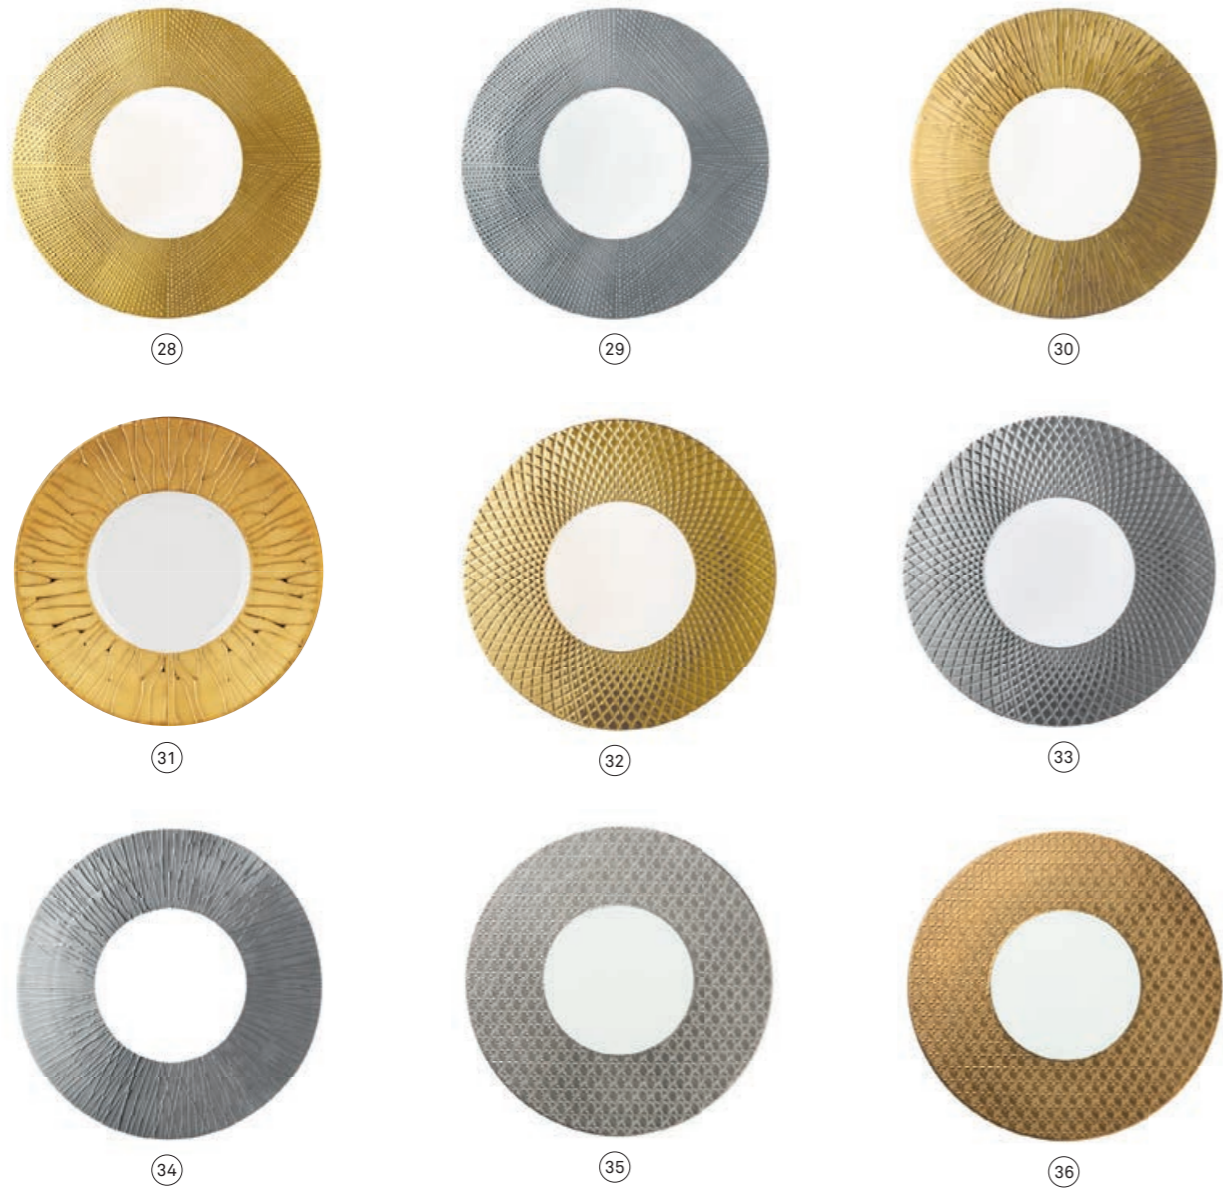

28 Pattern SP0070

CW1105130 – 30cm Show Plate • qty/ctn: 12
D300mm (11¾") × H13mm (½")
CW1105127 – 26.5cm Show Plate • qty/ctn: 12
D265mm (10½") × H10mm (½")

29 Pattern SP0071

CW1105130 – 30cm Show Plate • qty/ctn: 12
D300mm (11¾") × H13mm (½")
CW1105127 – 26.5cm Show Plate • qty/ctn: 12
D265mm (10½") × H10mm (½")

30 Pattern SP0074

CW1105130 – 30cm Show Plate • qty/ctn: 12
D300mm (11¾") × H13mm (½")
CW1105127 – 26.5cm Show Plate • qty/ctn: 12
D265mm (10½") × H10mm (½")

31 Pattern SP0076

IV1401027 – 27cm Show Plate • qty/ctn: 12
D270mm (10½") × H29mm (1")

32 Pattern SP0080

CW1105130 – 30cm Show Plate • qty/ctn: 12
D300mm (11¾") × H13mm (½")
CW1105127 – 26.5cm Show Plate • qty/ctn: 12
D265mm (10½") × H10mm (½")

33 Pattern SP0081

CW1105130 – 30cm Show Plate • qty/ctn: 12
D300mm (11¾") × H13mm (½")
CW1105127 – 26.5cm Show Plate • qty/ctn: 12
D265mm (10½") × H10mm (½")

34 Pattern SP0082

CW1105130 – 30cm Show Plate • qty/ctn: 12
D300mm (11¾") × H13mm (½")
CW1105127 – 26.5cm Show Plate • qty/ctn: 12
D265mm (10½") × H10mm (½")

35 Pattern SP0184

CW1105130 – 30cm Show Plate • qty/ctn: 12
D300mm (11¾") × H13mm (½")

36 Pattern SP0185

CW1105130 – 30cm Show Plate • qty/ctn: 12
D300mm (11¾") × H13mm (½")