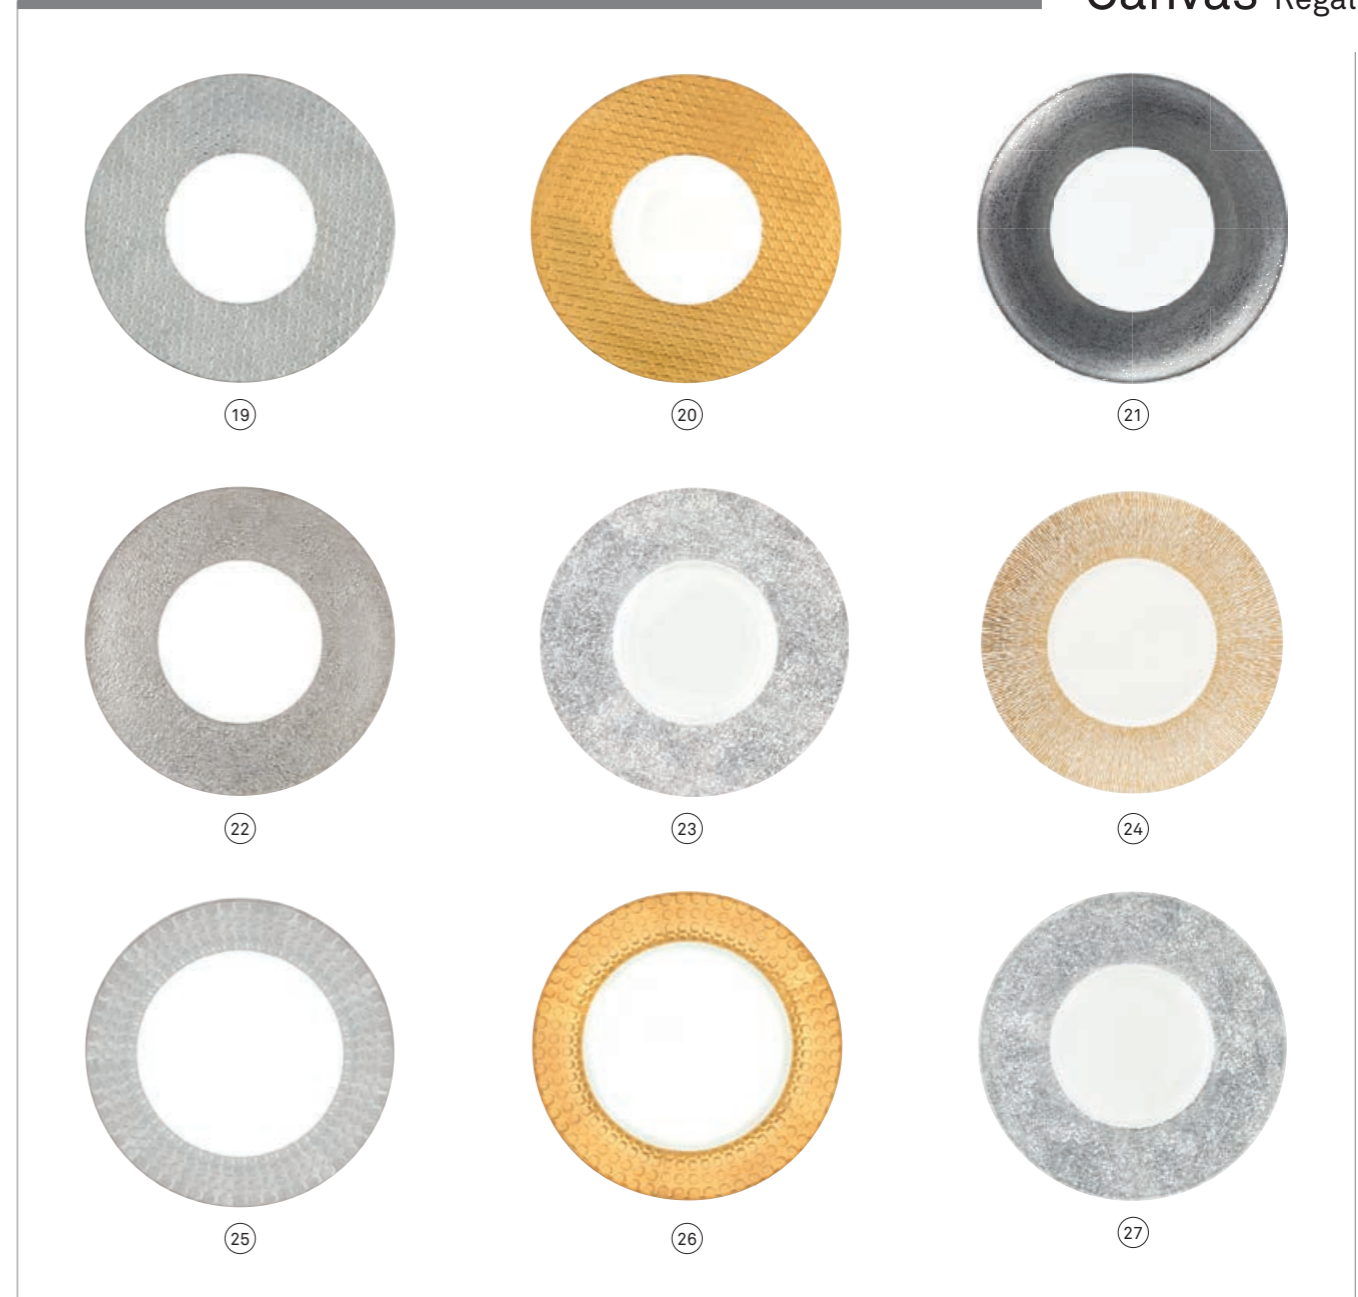

09 Pattern SP0189
 LN3501032 – 32cm Show Plate • qty/ctn: 12
 D320mm (12½") × H37mm (1½")

11 Pattern SP0196
 *IV1401032 – 32cm Show Plate • qty/ctn: 12
 D320mm (12½") × H34mm (1¼")
 *IV1401027 – 27cm Show Plate • qty/ctn: 12
 D270mm (10½") × H29mm (1")
 CW1105130 – 30cm Show Plate • qty/ctn: 12
 D300mm (11¾") × H13mm (½")
 CW1105127 – 26.5cm Show Plate • qty/ctn: 12
 D265mm (10½") × H10mm (½")

10 Pattern SP0200
 IV1401032 – 32cm Show Plate • qty/ctn: 12
 D320mm (12½") × H34mm (1¼")

Minimum order quantity required for all Canvas show plates

<p>13 Pattern SP0159</p> <p>IV1401032 – 32cm Show Plate • qty/ctn: 12 D320mm (12½") × H34mm (1¼")</p> <p>IV1401027 – 27cm Show Plate • qty/ctn: 12 D270mm (10½") × H29mm (1")</p>	<p>14 Pattern SP0158</p> <p>IV1401032 – 32cm Show Plate • qty/ctn: 12 D320mm (12½") × H34mm (1¼")</p> <p>IV1401027 – 27cm Show Plate • qty/ctn: 12 D270mm (10½") × H29mm (1")</p>	<p>15 Pattern SP0186</p> <p>MA1101028 – 28cm Show Plate • qty/ctn: 12 D279mm (11") × H29mm (1")</p>
<p>16 Pattern SP0053</p> <p>CW2301027 – 27cm Show Plate • qty/ctn: 12 D270mm (10½") × H21.5mm (¾")</p> <p>CW2301025 – 25.5cm Show Plate • qty/ctn: 12 D255mm (10") × H25mm (1")</p>	<p>17 Pattern SP0054</p> <p>CW2301027 – 27cm Show Plate • qty/ctn: 12 D270mm (10½") × H21.5mm (¾")</p> <p>CW2301025 – 25.5cm Show Plate • qty/ctn: 12 D255mm (10") × H25mm (1")</p>	<p>18 Pattern SP0187</p> <p>MA1101028 – 28cm Show Plate • qty/ctn: 12 D279mm (11") × H29mm (1")</p>